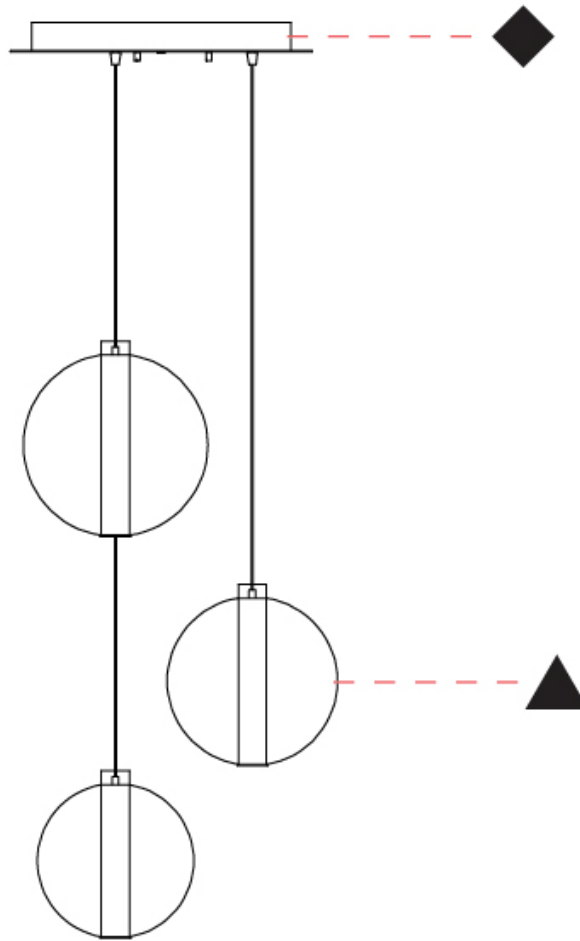

OSCURA MAX - 3 LIGHT CLUSTER SUSPENSION

D141227-

PROJECT	_____
TYPE	_____
SPECIFIER	_____
QUANTITY	_____
DATE	_____

D